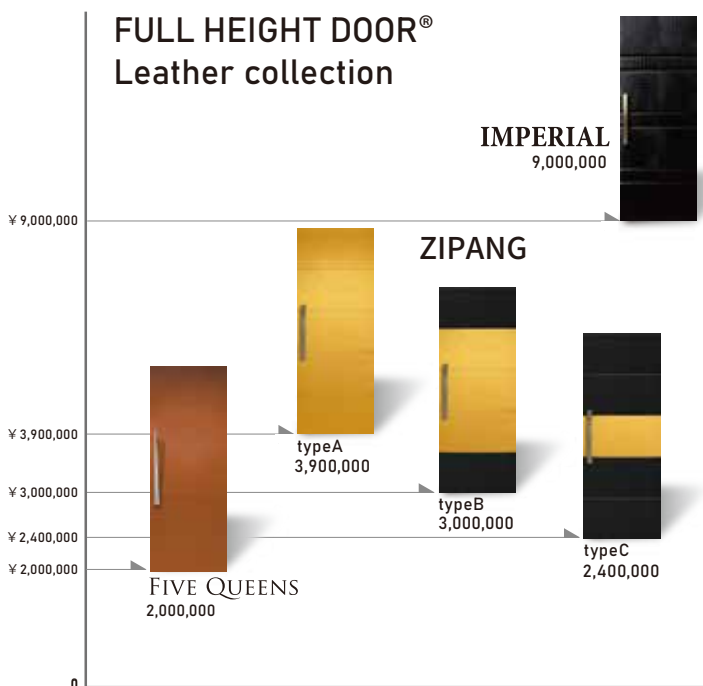

typeA	typeB	typeC
3,900,000	3,000,000	2,400,000

ZIPANG ジバンガ
PRICE : JPY (税抜き日本円価格)
SIZE : W900mm H2,400-2,700mm
SURFACE : Real Leather+Gold leaf(牛皮革+金箔)
COLOR : GOLD+RED.DARK BROWN.CAMEL
CHROM GREEN.BLACK.WHITE
OPEN : swing(スイング開閉)